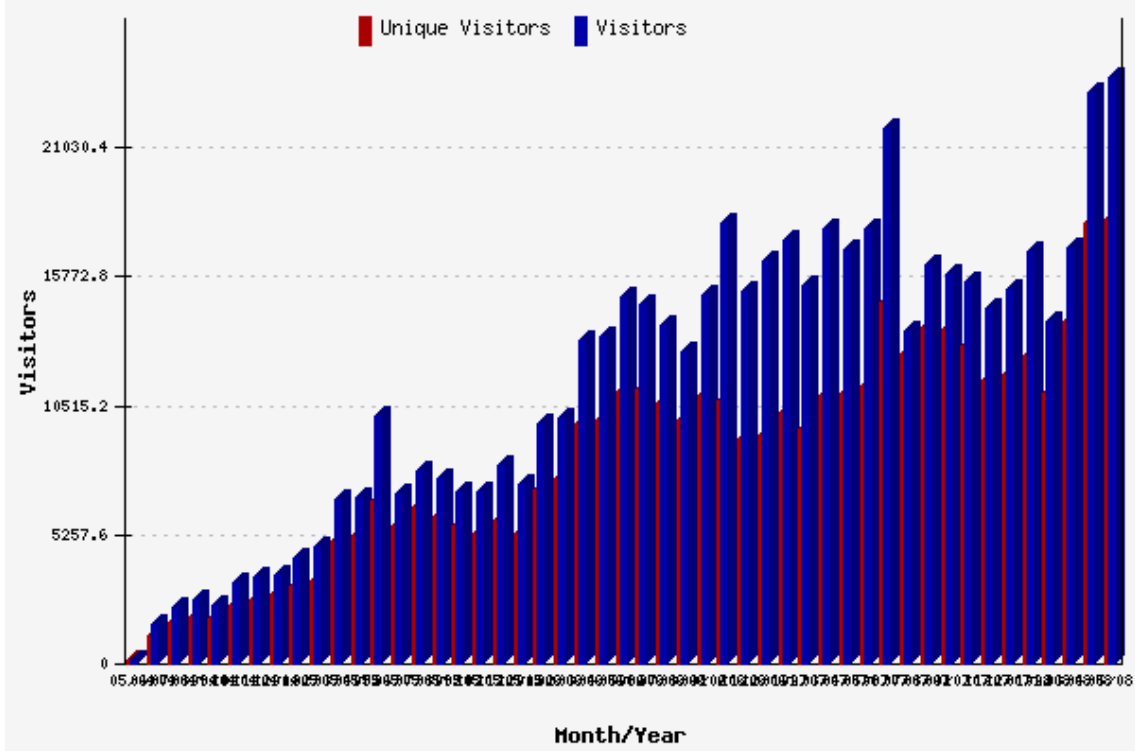

These Traffic Facts reports display traffic and visitor activity for the Web site parkpennies.com.

Date range: 05-01-04 to 05-31-08

Copyright © 2003 - 2008. All rights reserved.

The Visitor Report shows the numbers of unique and total visitors to the site, thus providing an overview of site traffic for the selected period of time.

Visitors

Date	Unique Visitors	Visitors
May, 2004	119	169
June, 2004	1,137	1,597
July, 2004	1,709	2,335
August, 2004	1,916	2,636
September, 2004	1,822	2,417
October, 2004	2,371	3,339
November, 2004	2,613	3,515
December, 2004	2,864	3,635
January, 2005	3,193	4,312
February, 2005	3,411	4,789
March, 2005	5,018	6,702
April, 2005	5,265	6,805
May, 2005	6,611	10,089
June, 2005	5,613	6,913
July, 2005	6,374	7,885
August, 2005	5,989	7,549
September, 2005	5,625	7,025
October, 2005	5,354	7,022
November, 2005	5,874	8,129
December, 2005	5,333	7,295

Date	Unique Visitors	Visitors
January, 2006	7,089	9,812
February, 2006	7,530	10,039
March, 2006	9,791	13,159
April, 2006	9,921	13,325
May, 2006	11,138	14,944
June, 2006	11,201	14,618
July, 2006	10,632	13,816
August, 2006	9,922	12,699
September, 2006	10,979	15,027
October, 2006	10,711	17,993
November, 2006	9,194	15,181
December, 2006	9,355	16,397
January, 2007	10,254	17,293
February, 2007	9,566	15,429
March, 2007	10,949	17,702
April, 2007	11,051	16,852
May, 2007	11,370	17,694
June, 2007	14,688	21,786
July, 2007	12,650	13,589
August, 2007	13,730	16,246
September, 2007	13,635	15,864
October, 2007	12,928	15,576
November, 2007	11,573	14,463
December, 2007	11,809	15,228
January, 2008	12,594	16,775
February, 2008	11,054	13,984
March, 2008	13,918	16,974
April, 2008	17,941	23,251
May, 2008	18,145	23,898
Total	413,529	563,772