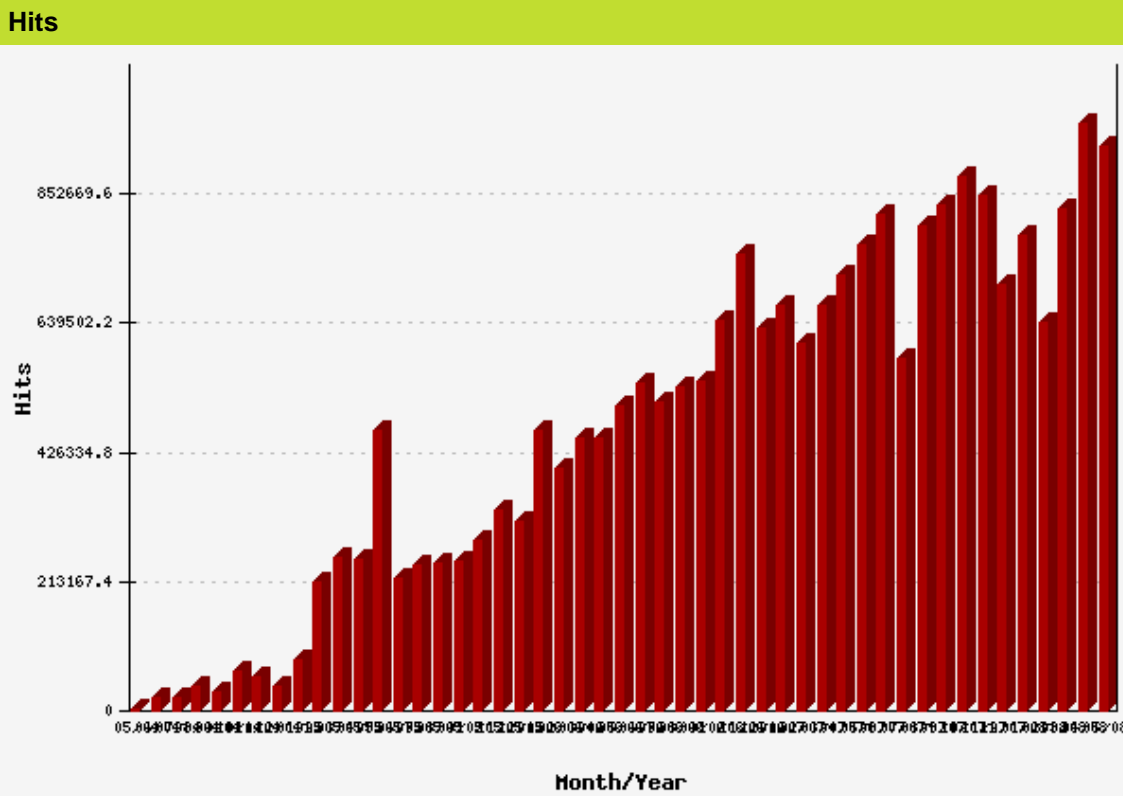

These Traffic Facts reports display traffic and visitor activity for the Web site parkpennies.com.

Date range: 05-01-04 to 05-31-08

Copyright © 2003 - 2008. All rights reserved.

This report identifies the number of times any item or page on the site has been requested or accessed by visitors. The number of hits is almost certainly greater than the number of page views and visitors to the site.

Date	Hits	Percentage
May, 2004	3,334	0.01
June, 2004	23,229	0.10
July, 2004	22,106	0.10
August, 2004	39,234	0.17
September, 2004	31,078	0.14
October, 2004	64,711	0.28
November, 2004	56,083	0.24
December, 2004	40,338	0.18
January, 2005	84,249	0.37
February, 2005	212,876	0.93
March, 2005	253,268	1.11
April, 2005	250,433	1.09
May, 2005	463,316	2.02
June, 2005	218,002	0.95
July, 2005	239,922	1.05
August, 2005	243,993	1.07
September, 2005	248,218	1.08
October, 2005	281,213	1.23
November, 2005	330,105	1.44

Date	Hits	Percentage
December, 2005	313,108	1.37
January, 2006	462,531	2.02
February, 2006	400,915	1.75
March, 2006	449,155	1.96
April, 2006	451,052	1.97
May, 2006	502,040	2.19
June, 2006	541,850	2.37
July, 2006	509,686	2.23
August, 2006	534,420	2.33
September, 2006	543,834	2.38
October, 2006	645,009	2.82
November, 2006	753,647	3.29
December, 2006	631,349	2.76
January, 2007	667,410	2.91
February, 2007	607,371	2.65
March, 2007	670,436	2.93
April, 2007	719,957	3.14
May, 2007	767,435	3.35
June, 2007	820,021	3.58
July, 2007	580,369	2.53
August, 2007	798,699	3.49
September, 2007	835,031	3.65
October, 2007	880,338	3.84
November, 2007	848,987	3.71
December, 2007	702,008	3.07
January, 2008	784,332	3.43
February, 2008	642,255	2.80
March, 2008	826,889	3.61
April, 2008	968,942	4.23
May, 2008	932,817	4.07
Total	22,897,601	100%