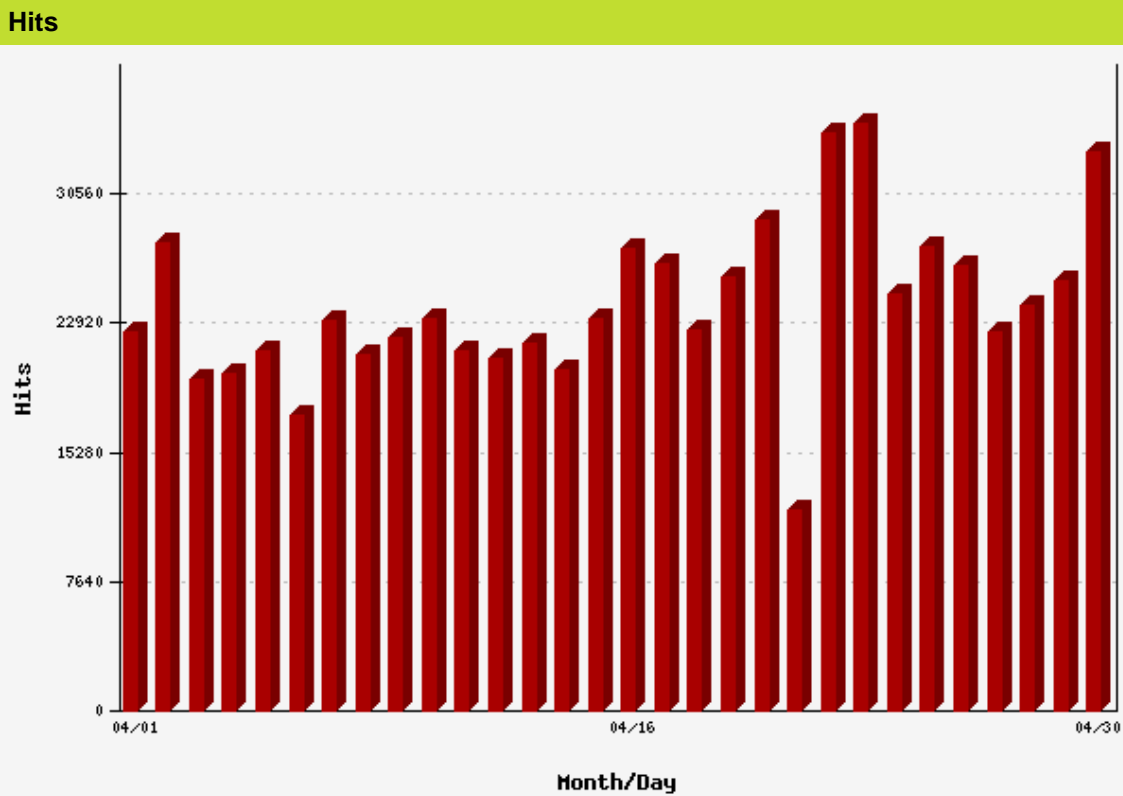

**These Traffic Facts reports display traffic and visitor activity for the Web site [parkpennies.com](http://parkpennies.com).**

**Date range: 04-01-07 to 04-30-07**

**Copyright © 2003 - 2007. All rights reserved.**

This report identifies the number of times any item or page on the site has been requested or accessed by visitors. The number of hits is almost certainly greater than the number of page views and visitors to the site.

| Date         | Hits   | Percentage |
|--------------|--------|------------|
| Apr 01, 2007 | 22,355 | 3.11       |
| Apr 02, 2007 | 27,643 | 3.84       |
| Apr 03, 2007 | 19,597 | 2.72       |
| Apr 04, 2007 | 19,936 | 2.77       |
| Apr 05, 2007 | 21,322 | 2.96       |
| Apr 06, 2007 | 17,510 | 2.43       |
| Apr 07, 2007 | 23,039 | 3.20       |
| Apr 08, 2007 | 21,041 | 2.92       |
| Apr 09, 2007 | 22,099 | 3.07       |
| Apr 10, 2007 | 23,174 | 3.22       |
| Apr 11, 2007 | 21,287 | 2.96       |
| Apr 12, 2007 | 20,881 | 2.90       |
| Apr 13, 2007 | 21,689 | 3.01       |
| Apr 14, 2007 | 20,139 | 2.80       |
| Apr 15, 2007 | 23,195 | 3.22       |
| Apr 16, 2007 | 27,313 | 3.79       |
| Apr 17, 2007 | 26,388 | 3.67       |
| Apr 18, 2007 | 22,561 | 3.13       |
| Apr 19, 2007 | 25,640 | 3.56       |

| Date         | Hits           | Percentage  |
|--------------|----------------|-------------|
| Apr 20, 2007 | 29,060         | 4.04        |
| Apr 21, 2007 | 11,930         | 1.66        |
| Apr 22, 2007 | 34,212         | 4.75        |
| Apr 23, 2007 | 34,727         | 4.82        |
| Apr 24, 2007 | 24,609         | 3.42        |
| Apr 25, 2007 | 27,416         | 3.81        |
| Apr 26, 2007 | 26,319         | 3.66        |
| Apr 27, 2007 | 22,441         | 3.12        |
| Apr 28, 2007 | 24,008         | 3.33        |
| Apr 29, 2007 | 25,410         | 3.53        |
| Apr 30, 2007 | 33,016         | 4.59        |
| <b>Total</b> | <b>719,957</b> | <b>100%</b> |