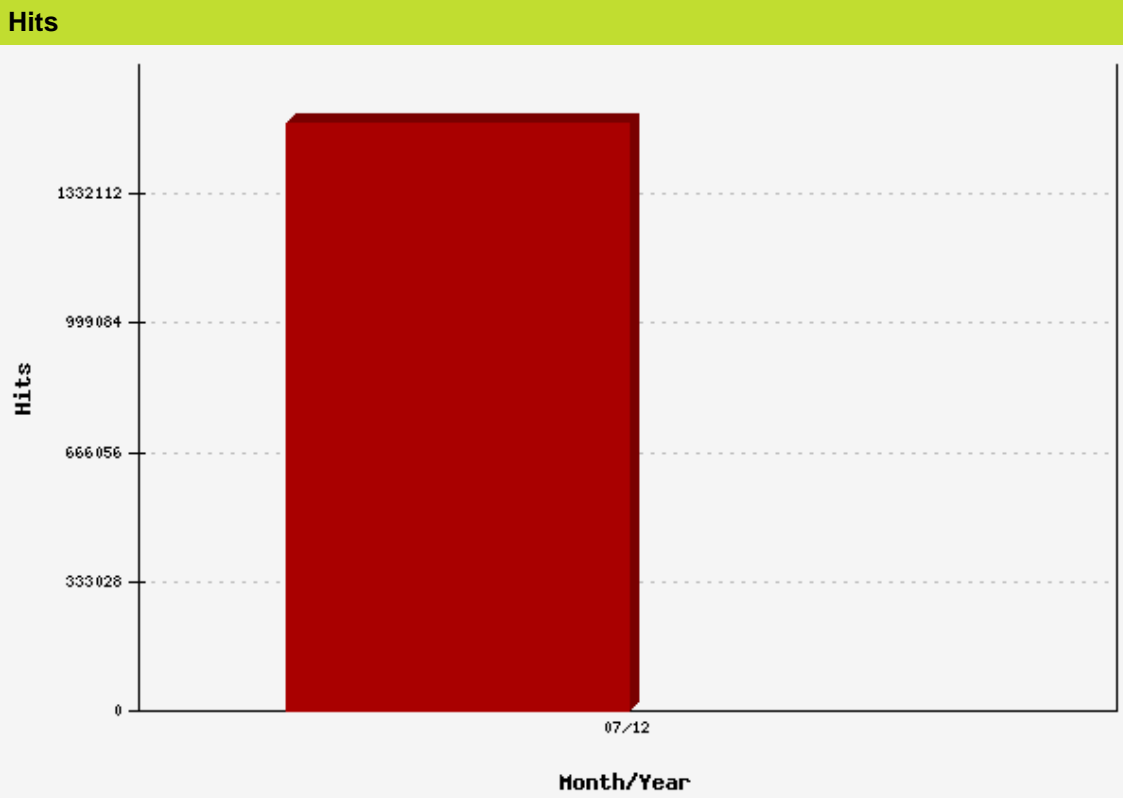

Report created by Site Analytics for <http://www.parkpennies.com> on 08-23-12

This report identifies the number of times any item or page on the site has been requested or accessed by visitors. The number of hits is almost certainly greater than the number of page views and visitors to the site.

Date	Hits	Percentage
July, 2012	1,513,763	100.00
<b>Total</b>	<b>1,513,763</b>	<b>100%</b>